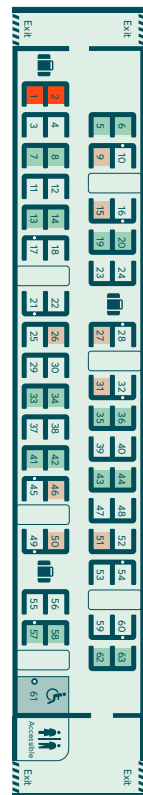

# Pendolino seating plan

## Coach A Standard

46 Seats  
 4 Bikes

## Coach B Standard

62 Seats  
 Wheelchair

## Coach D Standard

62 Seats  
 Wheelchair