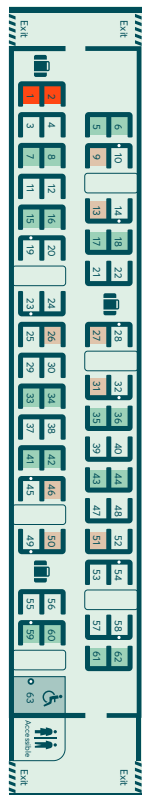

# Pendolino seating plan

## Coach A Standard

46 Seats  
 4 Bikes

## Coach B Standard

62 Seats  
 Wheelchair

## Coach D Standard

62 Seats  
 Wheelchair