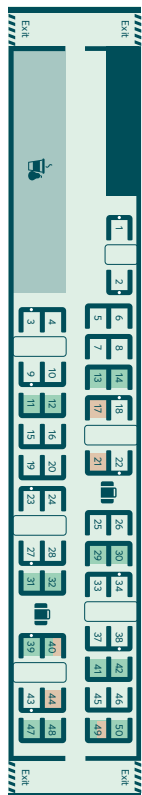

# Pendolino seating plan

## Coach A Standard

46 Seats  
 4 Bikes

## Coach B Standard

62 Seats  
 Wheelchair

## Coach D Standard

62 Seats  
 Wheelchair