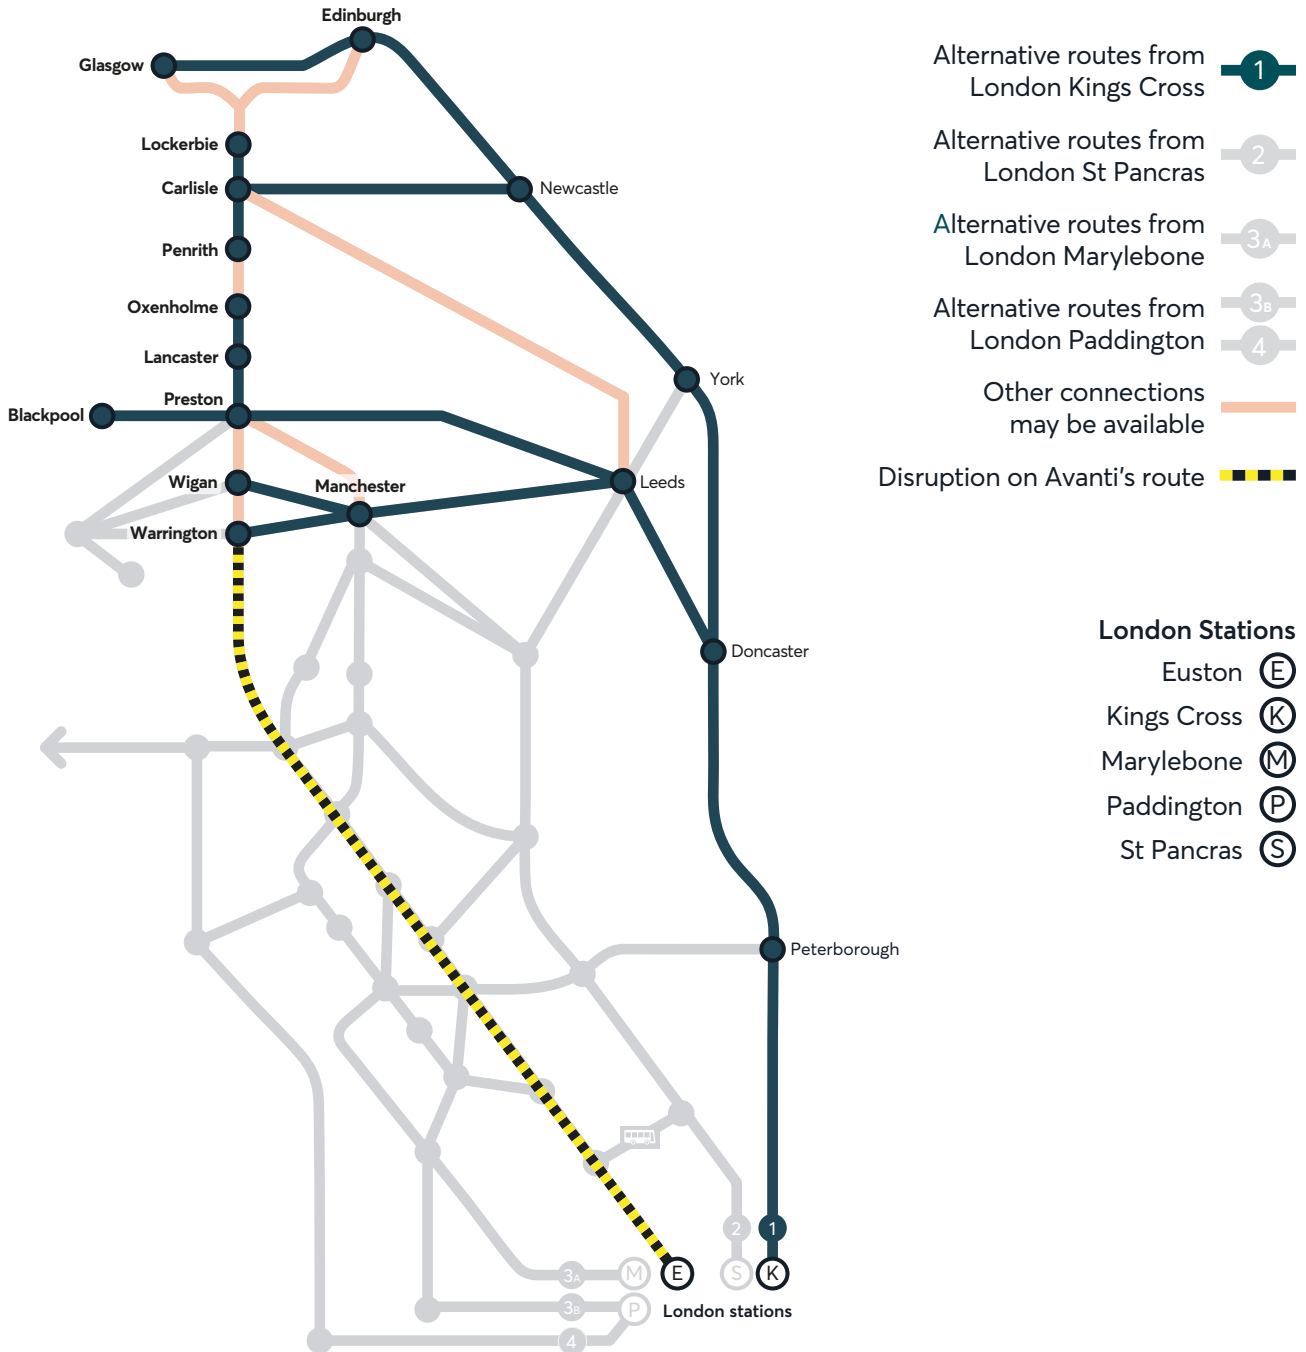

Alternative routes during disruption

If there's major disruption on our network, our map can help you find an alternative route for your journey. Be sure to talk to one of our staff to find out what route your ticket is valid on.

avantiwestcoast.co.uk

facebook.com/avantiwestcoastrail

x.com/avantiwestcoast

AVANTI
WEST COAST