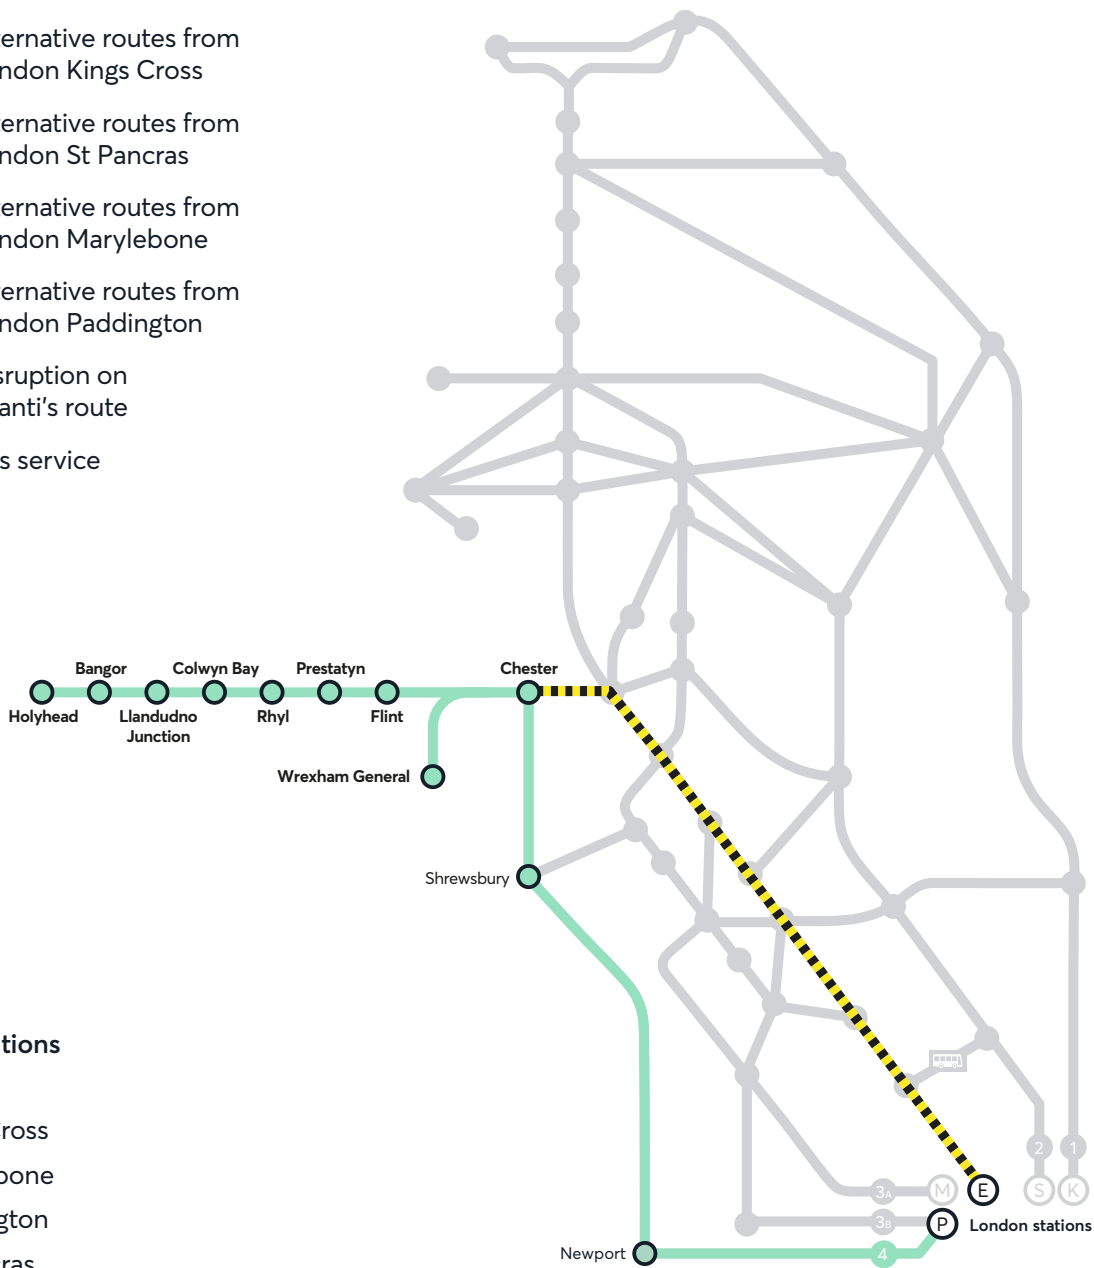

# Alternative routes during disruption

If there's major disruption on our network, our map can help you find an alternative route for your journey. Be sure to talk to one of our staff to find out what route your ticket is valid on.

-  Alternative routes from London Kings Cross
-  Alternative routes from London St Pancras
-  Alternative routes from London Marylebone
-  Alternative routes from London Paddington
-  Alternative routes from London Paddington
-  Disruption on Avanti's route
-  Bus service

- London Stations**
-  Euston
  -  Kings Cross
  -  Marylebone
  -  Paddington
  -  St Pancras

[avantiwestcoast.co.uk](http://avantiwestcoast.co.uk)

 [facebook.com/avantiwestcoastrail](https://facebook.com/avantiwestcoastrail)

 [x.com/avantiwestcoast](https://x.com/avantiwestcoast)

**AVANTI**  
WEST COAST