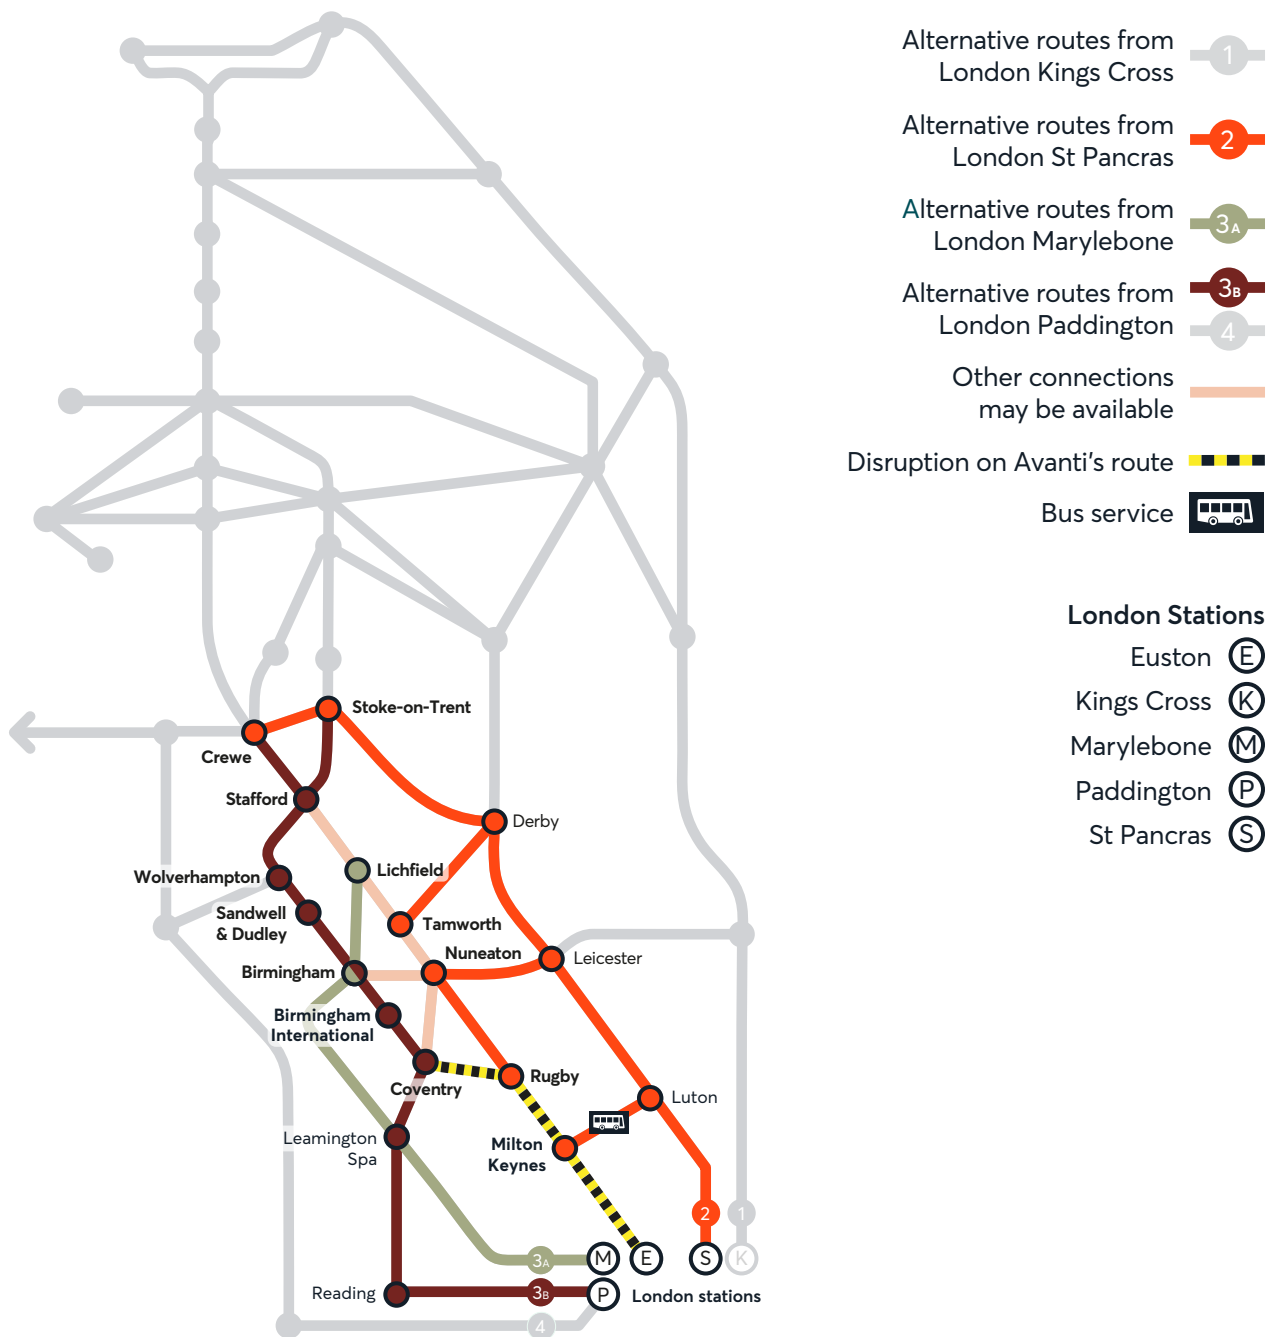

Alternative routes during disruption

If there's major disruption on our network, our map can help you find an alternative route for your journey. Be sure to talk to one of our staff to find out what route your ticket is valid on.

avantiwestcoast.co.uk

facebook.com/avantiwestcoastrail

x.com/avantiwestcoast

AVANTI
WEST COAST