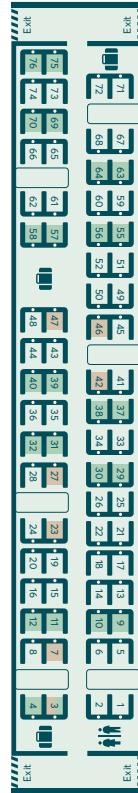

Pendolino seating plan

Coach A Standard

46 Seats
 4 Bikes

Coach B Standard

60 Seats
 Wheelchair

Coach C Standard

48 Seats
 Shop

Coach D Standard

60 Seats
 Wheelchair

Coach E Standard

74 Seats

Coach F Standard

74 Seats

Coach U Standard

72 Seats

Coach G Standard

74 Seats

Coach H First Class/SP

44 Seats

Coach J First Class/SP

37 Seats
 Wheelchair

Coach K First Class

18 Seats

Key

- Priority Seats
- Limited/no view
- Bike Seats
- Power point

Seat reservations are displayed electronically above seats.