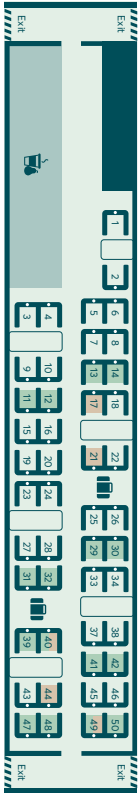

Pendolino seating plan

Coach A Standard

46 Seats
 4 Bikes

Coach B Standard

60 Seats
 Wheelchair

Coach C Standard

48 Seats
 Shop

Coach D Standard

60 Seats
 Wheelchair

Coach E Standard

74 Seats

Coach F Standard

74 Seats

Coach U Standard

72 Seats

Coach G Standard

74 Seats

Coach H First Class/SP

44 Seats

Coach J First Class/SP

37 Seats
 Wheelchair

Coach K First Class

18 Seats

Key

- Priority Seats
- Limited/no view
- Bike Seats
- Power point

Seat reservations are displayed electronically above seats.