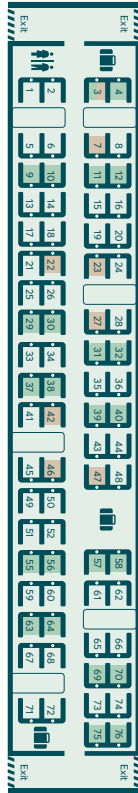

Pendolino seating plan

Coach A Standard

46 Seats
 4 Bikes

Coach B Standard

60 Seats
 Wheelchair

Coach C Standard

48 Seats
 Shop

Coach D Standard

60 Seats
 Wheelchair

Coach E Standard

74 Seats

Coach F Standard

74 Seats

Coach U Standard

72 Seats

Coach G Standard

74 Seats

Coach H First Class/SP

44 Seats

Coach J First Class/SP

37 Seats
 Wheelchair

Coach K First Class

18 Seats

Key

- Priority Seats
- Limited/no view
- Bike Seats
- Power point

Seat reservations are displayed electronically above seats.