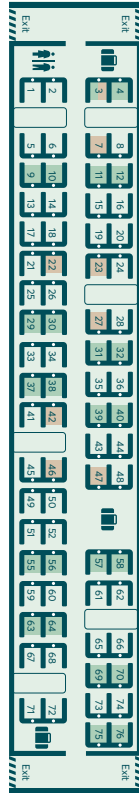

Pendolino seating plan

Coach A Standard

46 Seats
 4 Bikes

Coach B Standard

60 Seats
 Wheelchair

Coach C Standard

48 Seats
 Shop

Coach D Standard

60 Seats
 Wheelchair

Coach E Standard

74 Seats

Coach F Standard

74 Seats

Coach U Standard

72 Seats

Coach G Standard

74 Seats

Coach H First Class/SP

44 Seats

Coach J First Class/SP

37 Seats
 Wheelchair

Coach K First Class

18 Seats

Key

- Priority Seats
- Limited/no view
- Bike Seats
- Power point

Seat reservations are displayed electronically above seats.