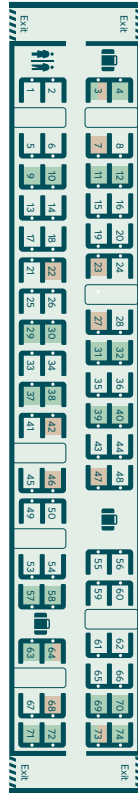

Pendolino seating plan

Coach A Standard

46 Seats
 4 Bikes

Coach B Standard

60 Seats
 Wheelchair

Coach C Standard

48 Seats
 Shop

Coach D Standard

60 Seats
 Wheelchair

Coach E Standard

74 Seats

Coach F Standard

74 Seats

Coach U Standard

72 Seats

Coach G Standard

74 Seats

Coach H First Class/SP

44 Seats

Coach J First Class/SP

37 Seats
 Wheelchair

Coach K First Class

18 Seats

Key

- Priority Seats
- Limited/no view
- Bike Seats
- Power point

Seat reservations are displayed electronically above seats.