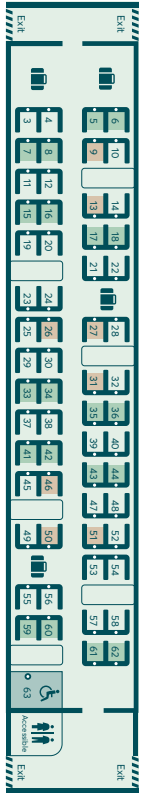

Pendolino seating plan

Coach A Standard

46 Seats
 4 Bikes

Coach B Standard

60 Seats
 Wheelchair

Coach C Standard

48 Seats
 Shop

Coach D Standard

60 Seats
 Wheelchair

Coach E Standard

74 Seats

Coach F Standard

74 Seats

Coach U Standard

72 Seats

Coach G Standard

74 Seats

Coach H First Class/SP

44 Seats

Coach J First Class/SP

37 Seats
 Wheelchair

Coach K First Class

18 Seats

Key

- Priority Seats
- Limited/no view
- Bike Seats
- Power point

Seat reservations are displayed electronically above seats.