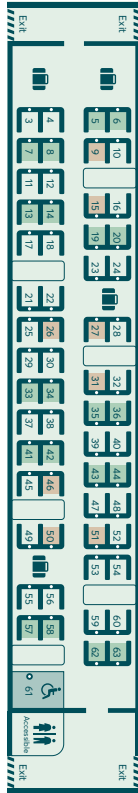

Pendolino seating plan

Coach A Standard

46 Seats
 4 Bikes

Coach B Standard

60 Seats
 Wheelchair

Coach C Standard

48 Seats
 Shop

Coach D Standard

60 Seats
 Wheelchair

Coach E Standard

74 Seats

Coach F Standard

74 Seats

Coach U Standard

72 Seats

Coach G Standard

74 Seats

Coach H First Class/SP

44 Seats

Coach J First Class/SP

37 Seats
 Wheelchair

Coach K First Class

18 Seats

Key

- Priority Seats
- Limited/no view
- Bike Seats
- Power point

Seat reservations are displayed electronically above seats.