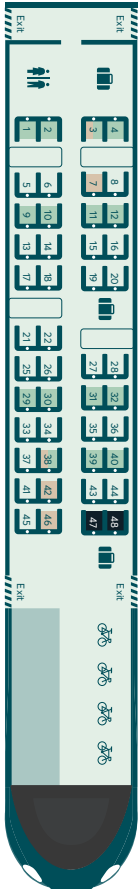

Pendolino seating plan

Coach A Standard

46 Seats
 4 Bikes

Coach B Standard

60 Seats
 Wheelchair

Coach C Standard

48 Seats
 Shop

Coach D Standard

60 Seats
 Wheelchair

Coach E Standard

74 Seats

Coach F Standard

74 Seats

Coach U Standard

72 Seats

Coach G Standard

74 Seats

Coach H First Class/SP

44 Seats

Coach J First Class/SP

37 Seats
 Wheelchair

Coach K First Class

18 Seats

Key

- Priority Seats
- Limited/no view
- Bike Seats
- Power point

Seat reservations are displayed electronically above seats.