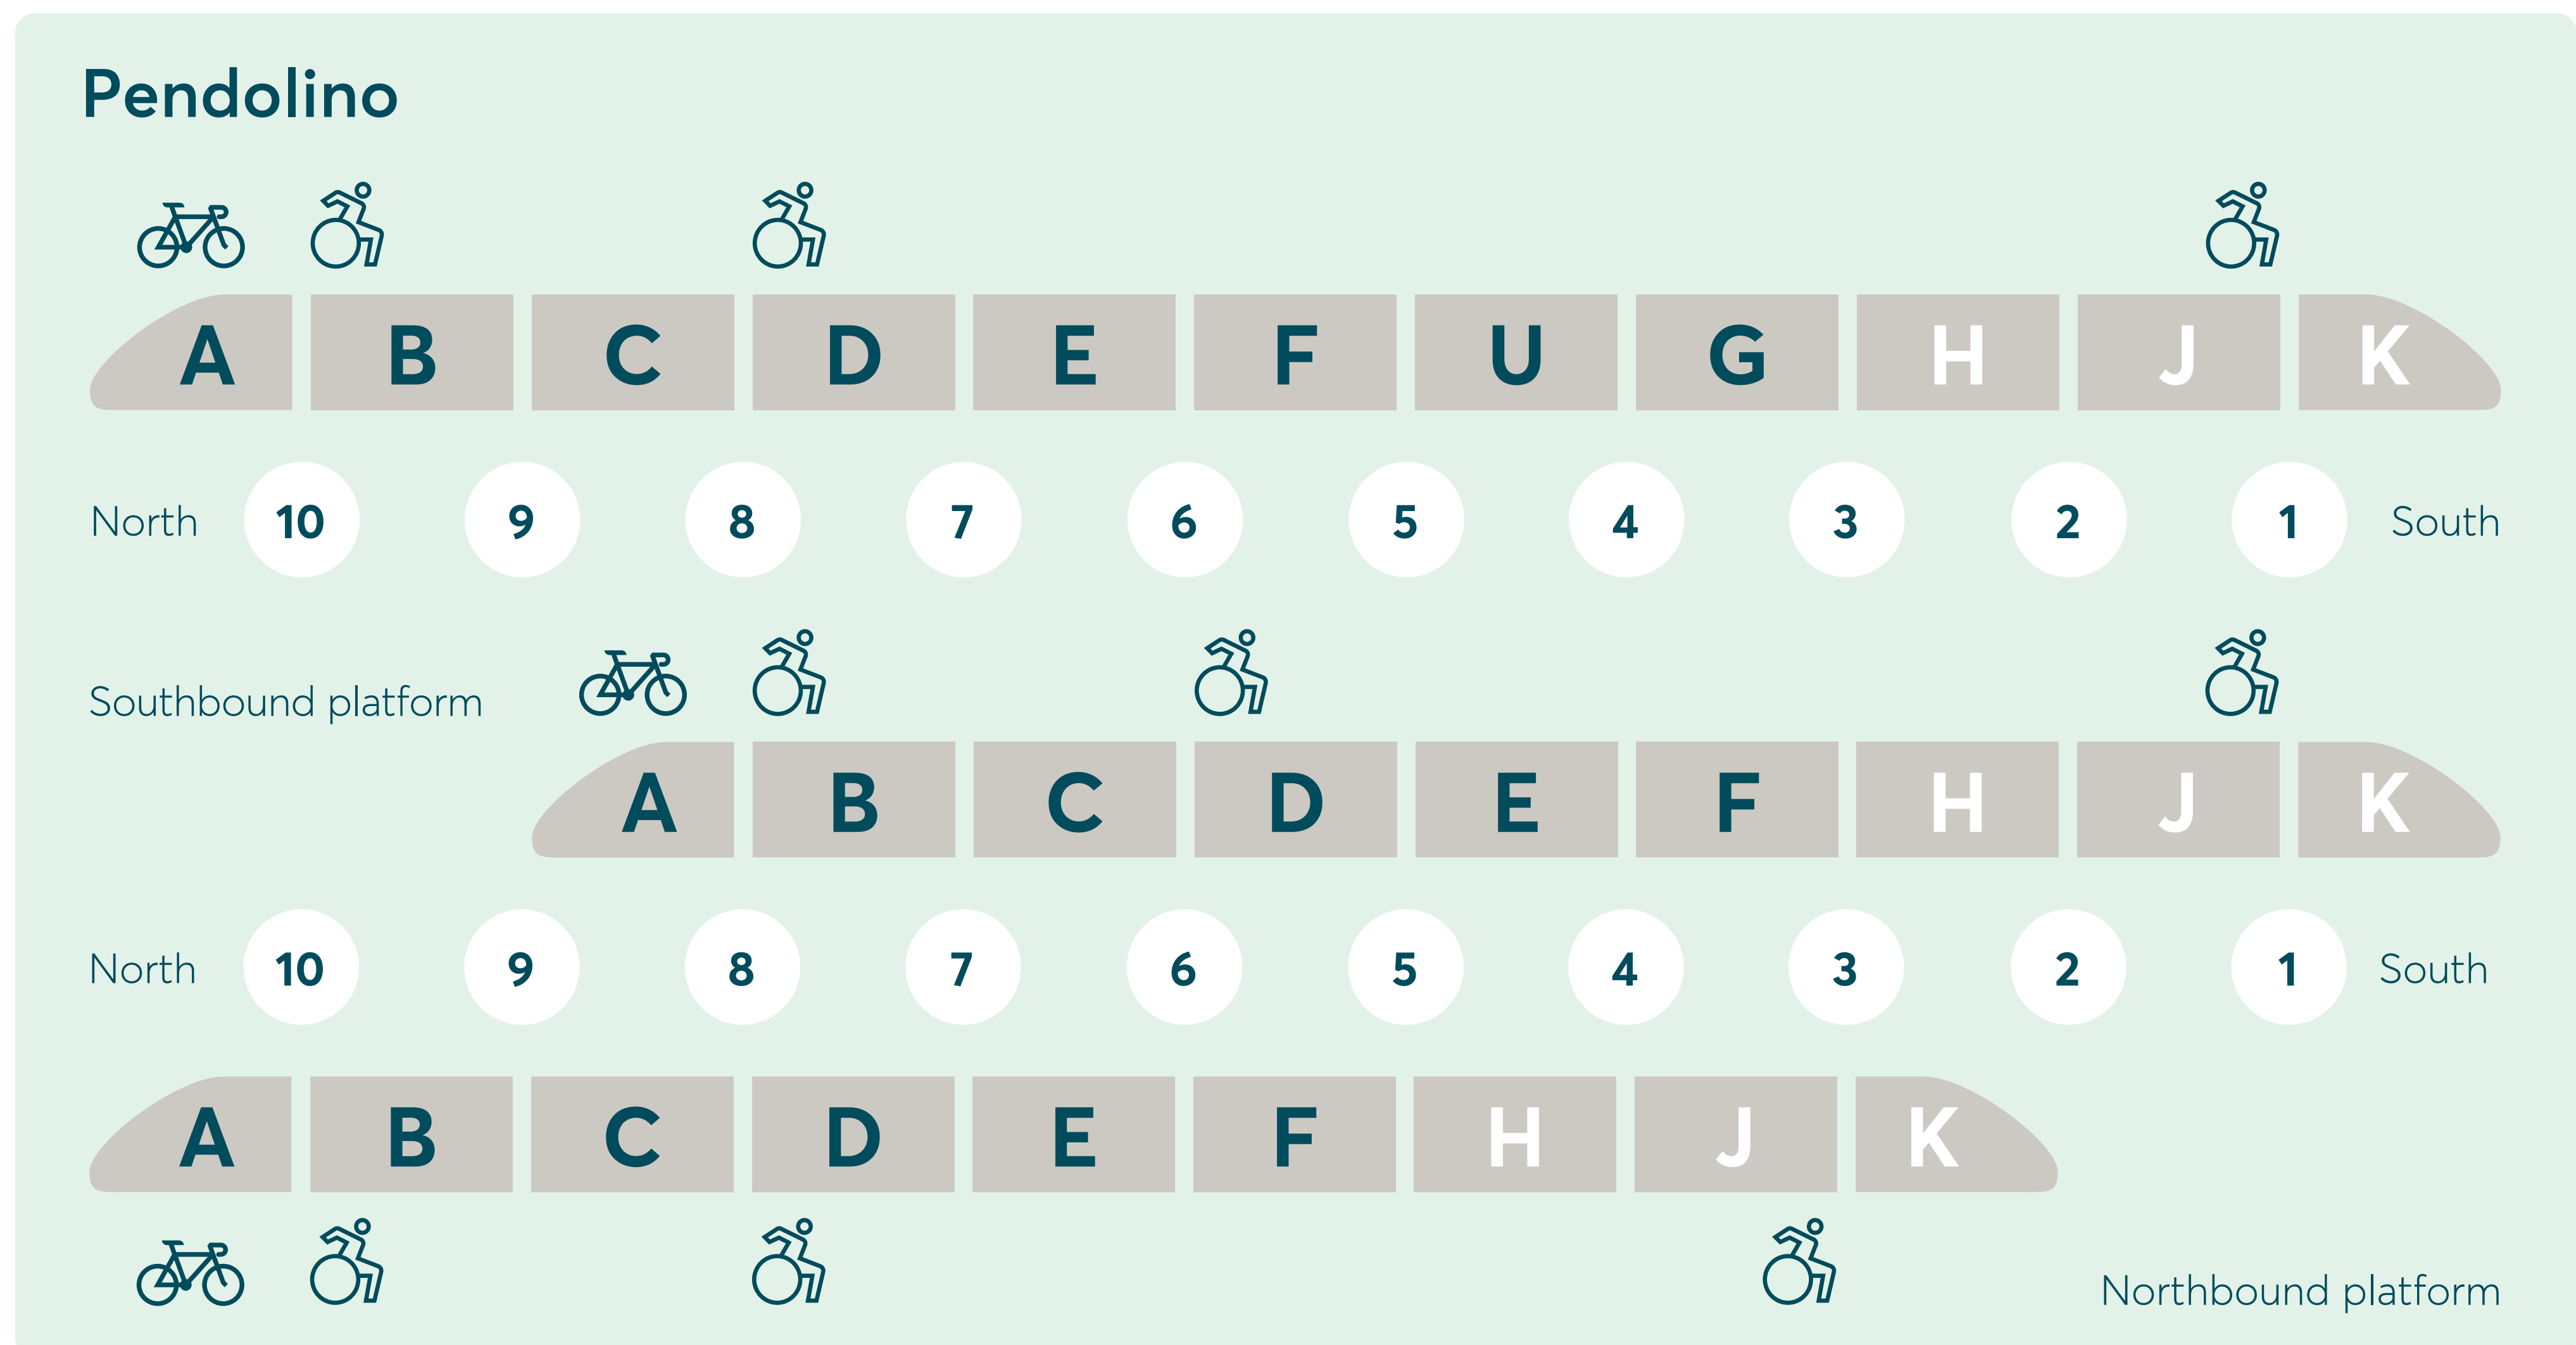

Where to stand

Find the best spot to hop on your train

Check the platform zone numbers to see where your coach usually stops. It's the best place to wait, though you may need to move along the platform a bit for some trains.

If the train's in reverse order

Listen out for announcements, we'll tell you what to do.

Please check the departure board on the platform or ask a member of staff for help.

avantiwestcoast.co.uk

 facebook.com/avantiwestcoastrail

 x.com/avantiwestcoast

AVANTI
WEST COAST