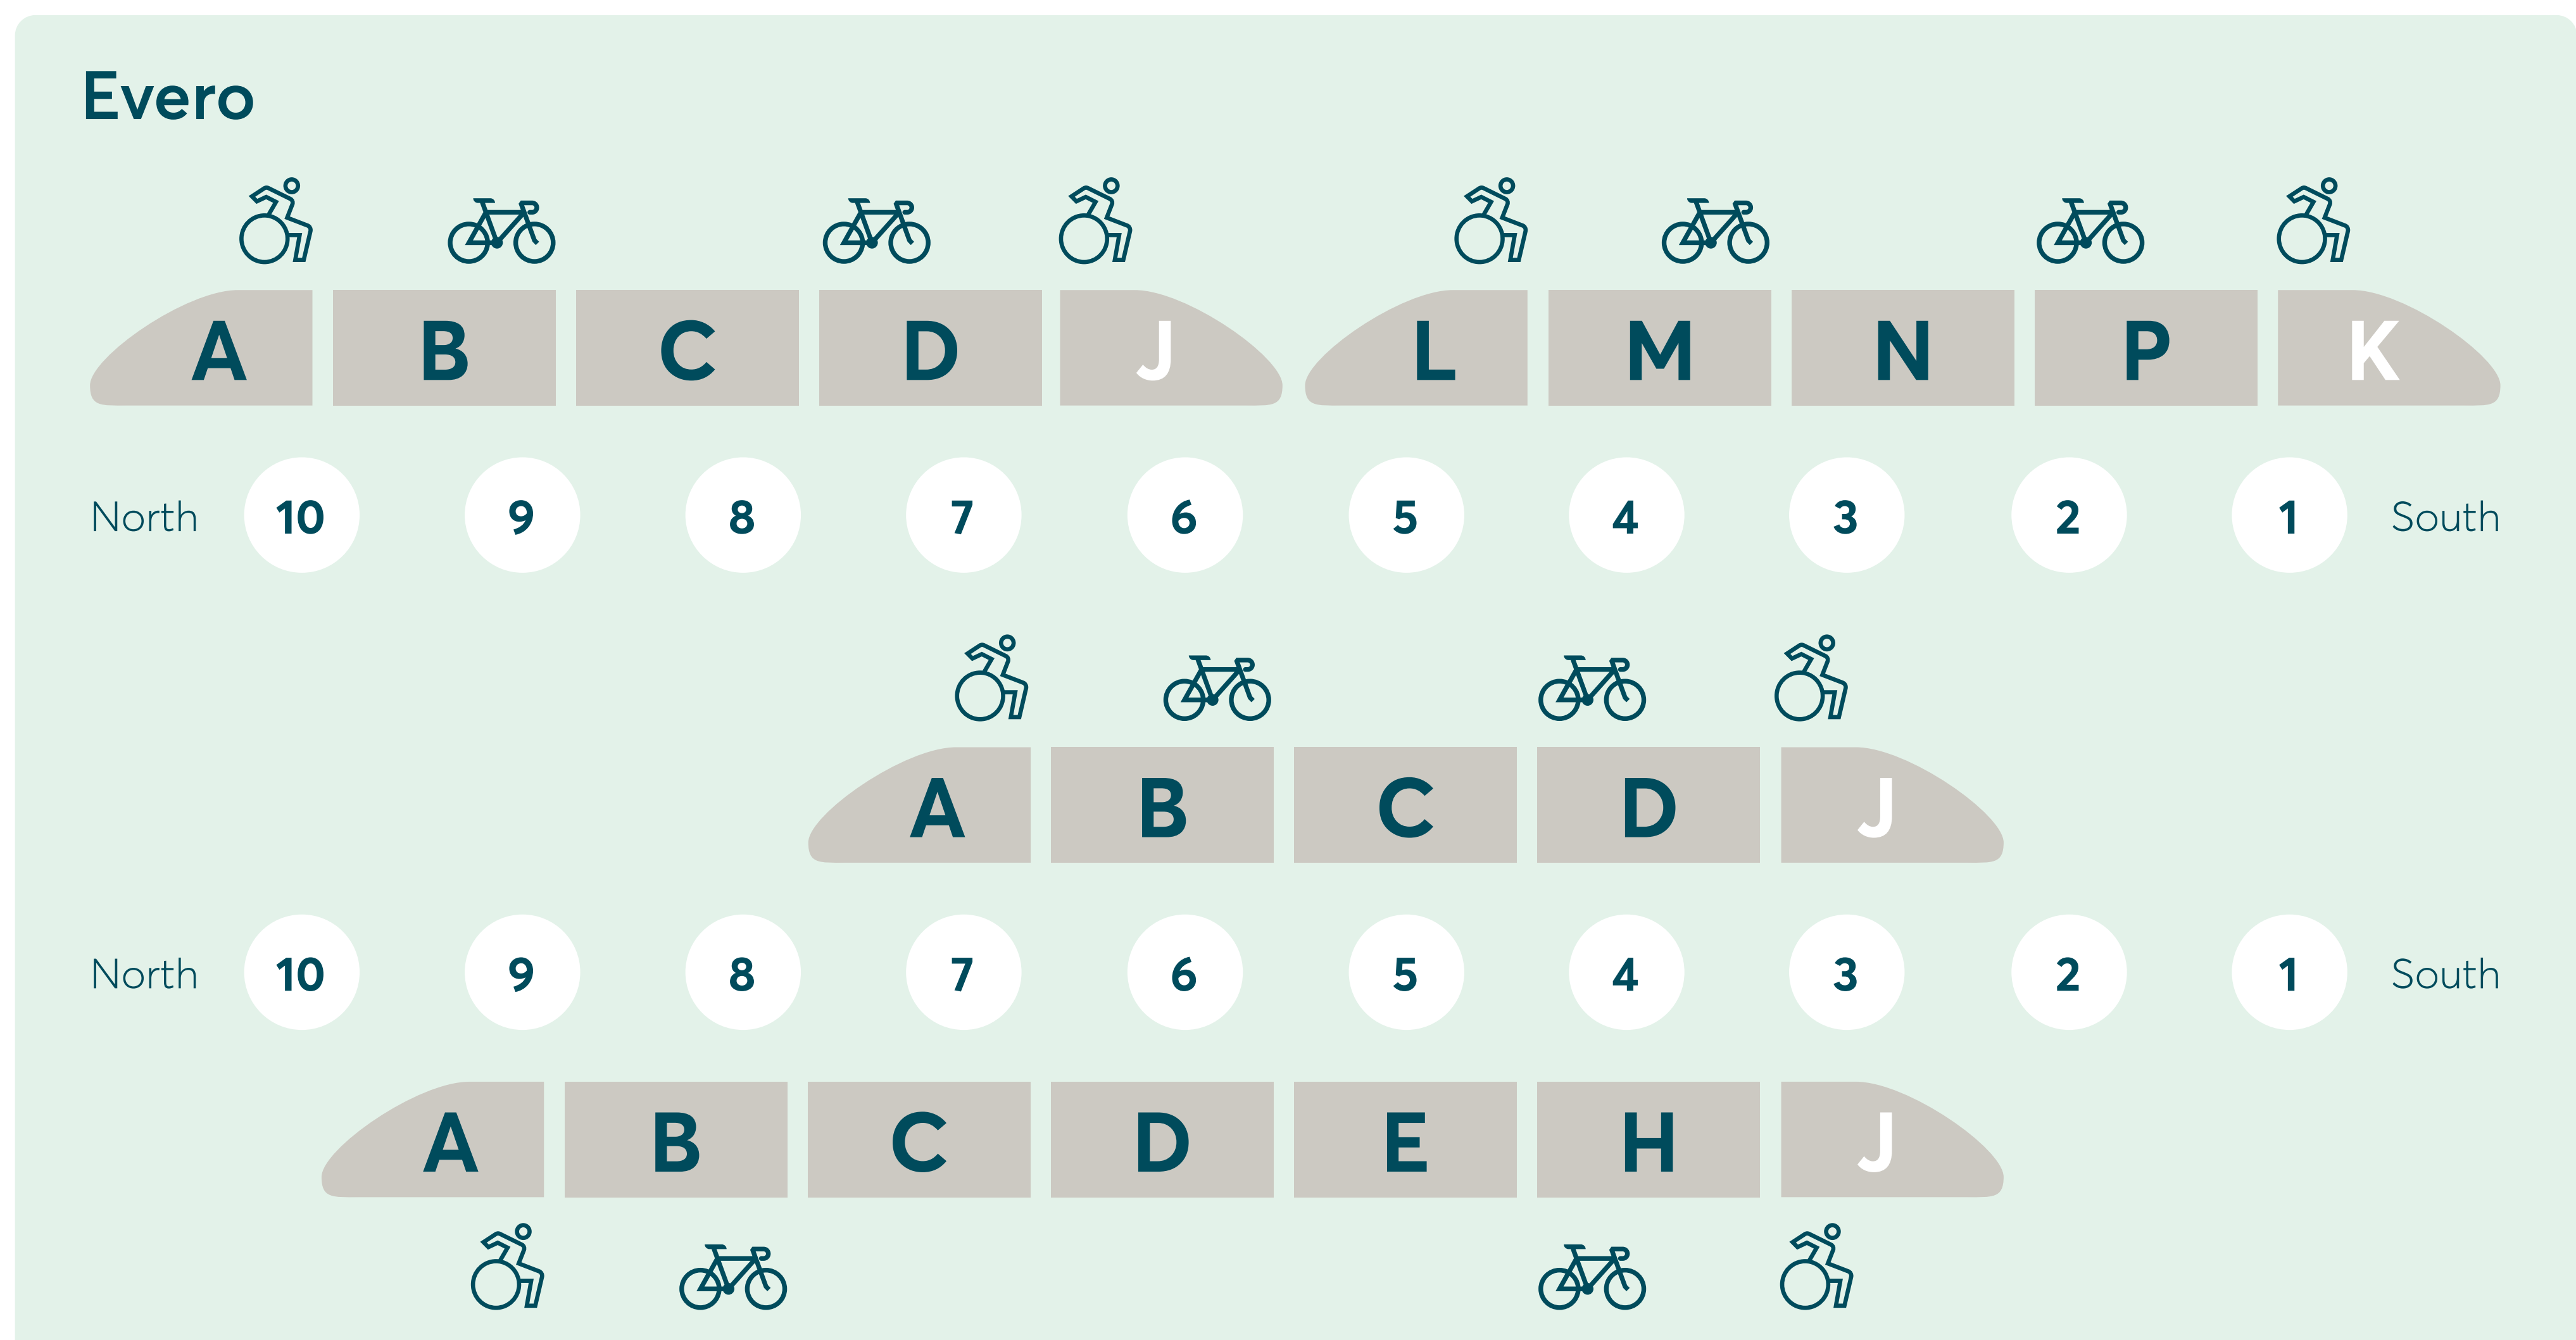

Where to stand

Find the best spot to hop on your train

Check the platform zone numbers to see where your coach usually stops. It's the best place to wait, though you may need to move along the platform a bit for some trains.

If the train's in reverse order

Listen out for announcements, we'll tell you what to do.

Please check the departure board on the platform or ask a member of staff for help.

avantiwestcoast.co.uk

 facebook.com/avantiwestcoastrail